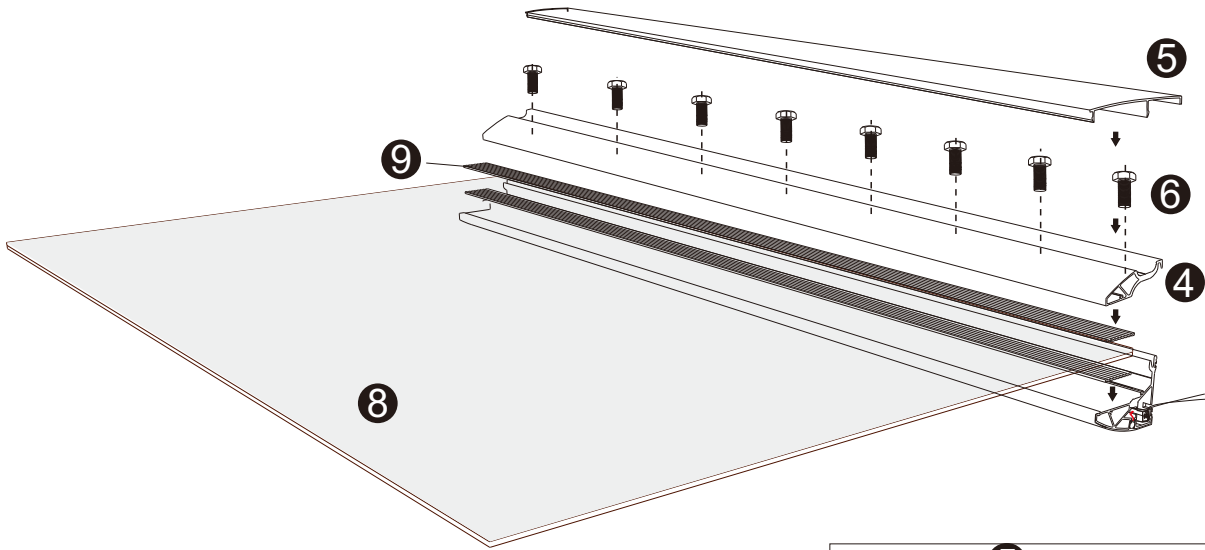

B(1400) Canopy

Assembling Instruction

①		1X	⑧		1X
②		2X	⑨		2X
③	 M8x10x90MM	6X	⑩		1X
④		1X	⑪		2X
⑤		1X	⑫	 3.8x19MM	6X
⑥	 M8x45MM	8X			
⑦		1X			

1**2**

3**4**