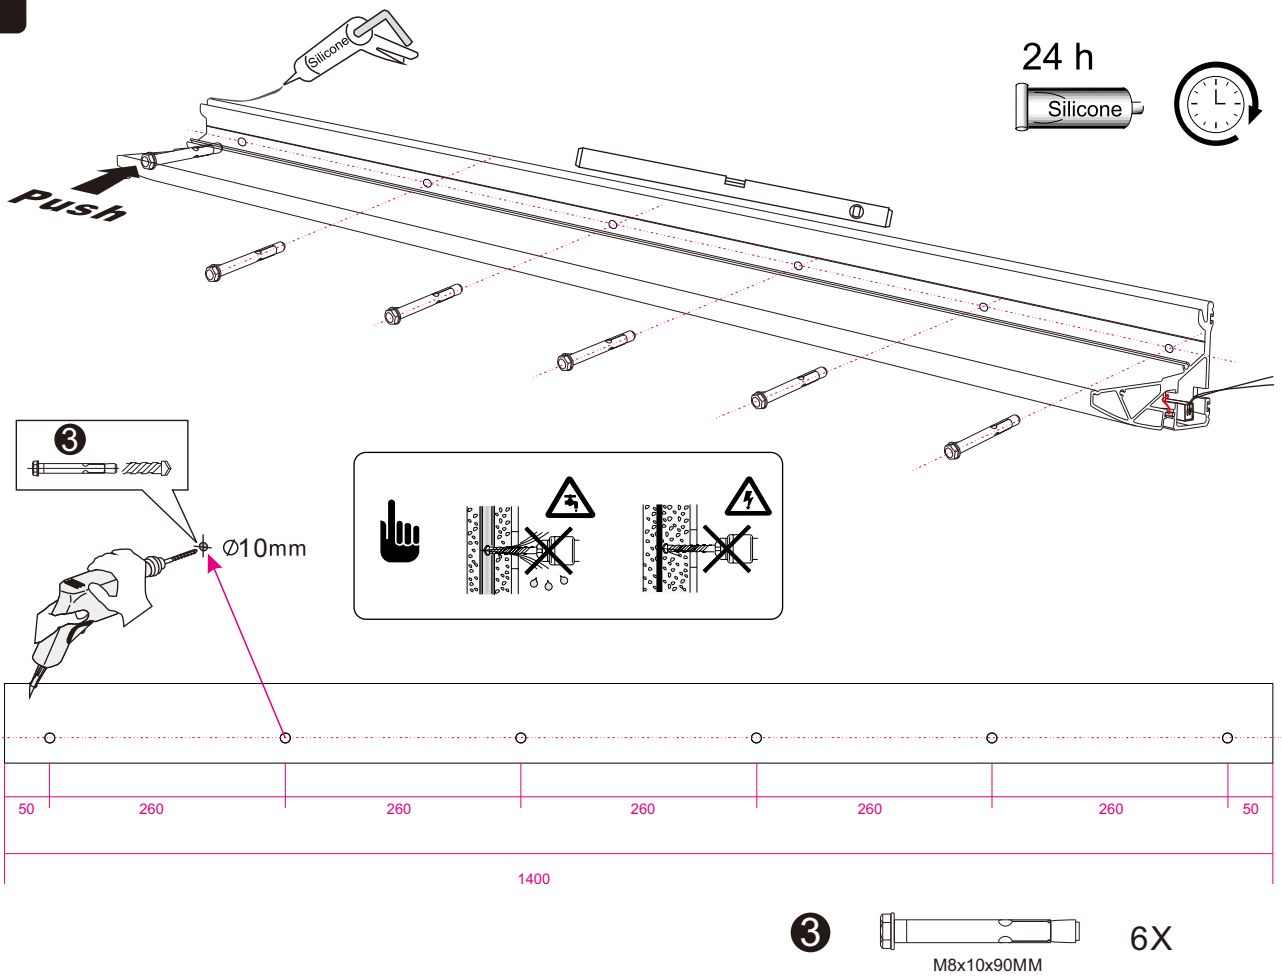

B(1400) Canopy

Assembling Instruction

①		1X	⑧		1X
②		2X	⑨		2X
③	 M8x10x90MM	6X	⑩		1X
④		1X	⑪		2X
⑤		1X	⑫	 3.8x19MM	6X
⑥	 M8x45MM	8X			
⑦		1X			

1**2**

3**4**