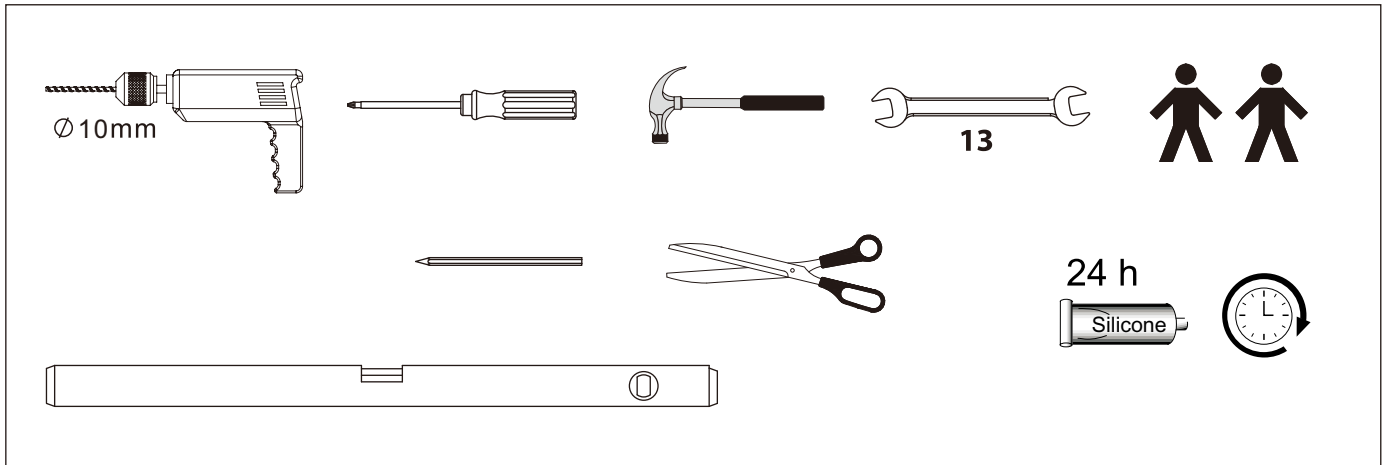

B(1400) Canopy

Assembling Instruction

①		1X	⑧		1X
②		2X	⑨		2X
③	 M8x10x90MM	6X	⑩		1X
④		1X	⑪		2X
⑤		1X	⑫	 3.8x19MM	6X
⑥	 M8x45MM	8X			
⑦		1X			

1**2**

3**4**