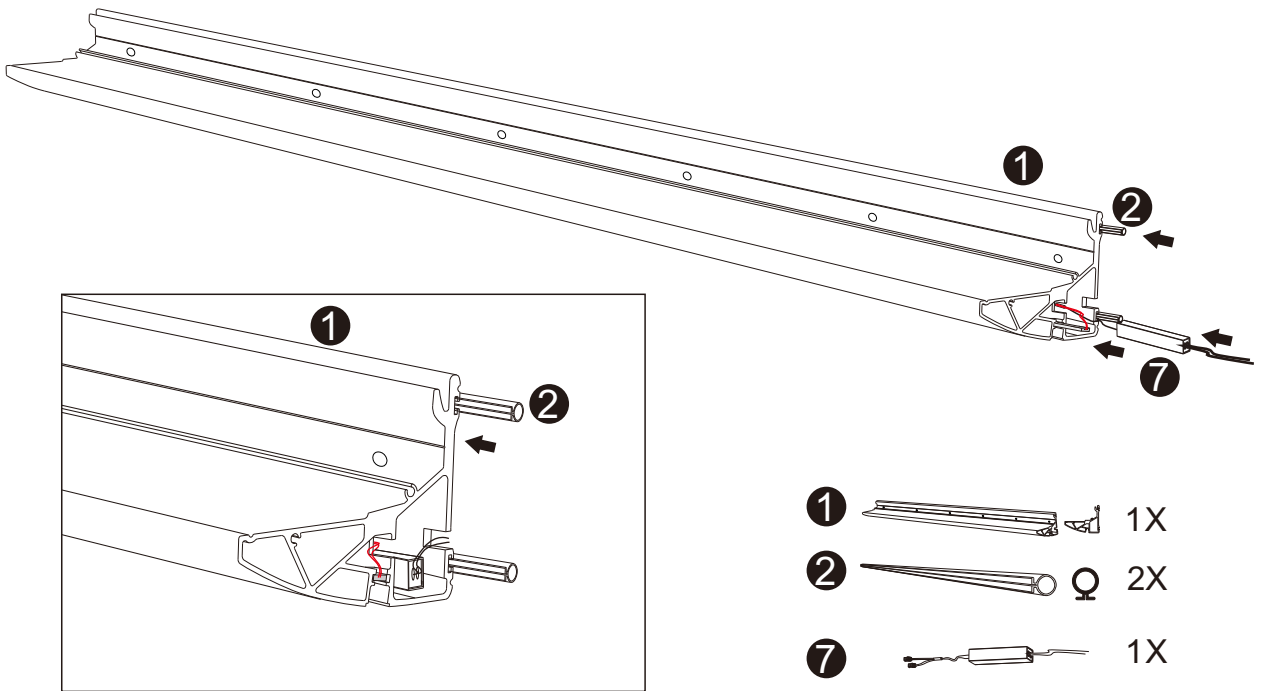

B(1400) Canopy

Assembling Instruction

①		1X	⑧		1X
②		2X	⑨		2X
③	 M8x10x90MM	6X	⑩		1X
④		1X	⑪		2X
⑤		1X	⑫	 3.8x19MM	6X
⑥	 M8x45MM	8X			
⑦		1X			

1**2**

3**4**